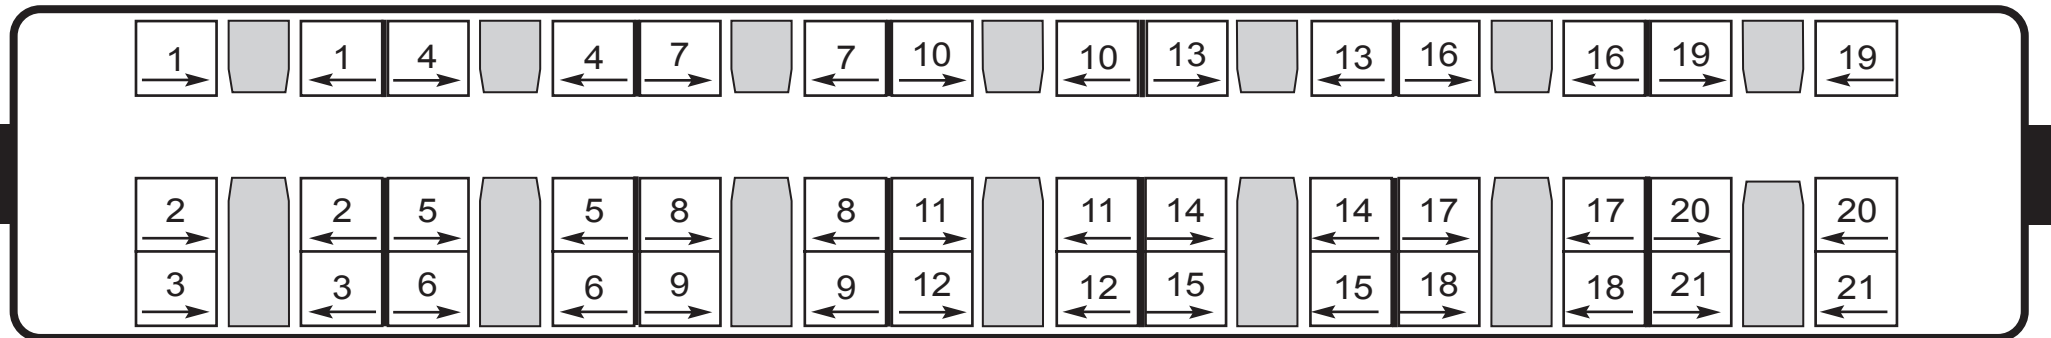

Seat coding/direction of travel

When you receive your tour tickets there will be a coach and seat number printed on it.

You will notice that the seat number includes either the letter 'B' or 'F'. This code indicates the direction the seat is facing. *i.e.* if your seat has the code 'B', then you will be travelling backwards, and the code 'F' indicates that you will be travelling forwards.

Premier Dining and First Class

Standard Class

Whilst we will endeavour to accomodate seating requests, we cannot guarantee particular seat numbers at the time of booking