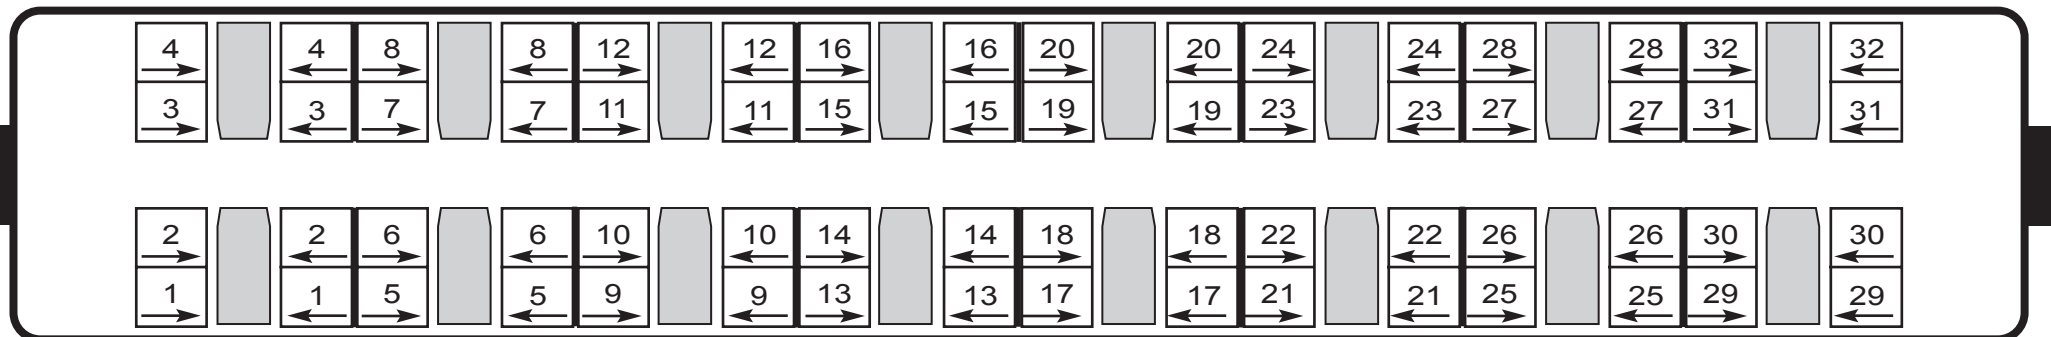

Seat coding/direction of travel

When you receive your tour tickets there will be a coach and seat number printed on it.

You will notice that the seat number includes either the letter 'B' or 'F'. This code indicates the direction the seat is facing. *i.e.* if your seat has the code 'B', then you will be travelling backwards, and the code 'F' indicates that you will be travelling forwards.

Premier Dining and First Class

Standard Class

Whilst we will endeavour to accomodate seating requests, we cannot guarantee particular seat numbers at the time of booking