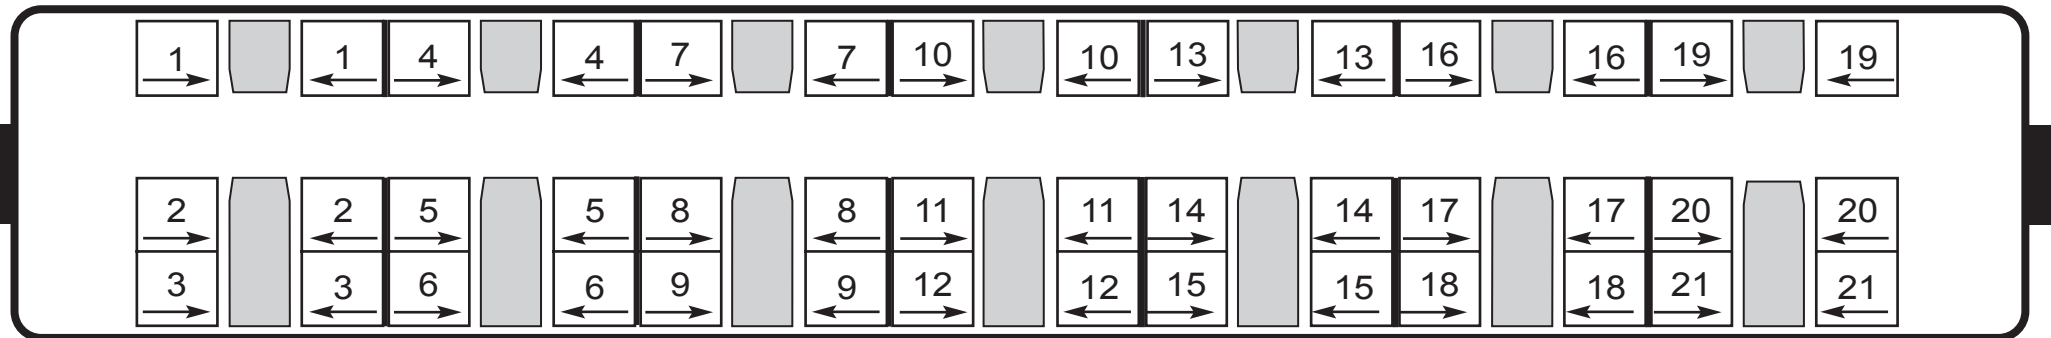

Seat coding/direction of travel

When you receive your tour tickets there will be a coach and seat number printed on it.

You will notice that the seat number includes either the letter 'B' or 'F'. This code indicates the direction the seat is facing. *i.e.* if your seat has the code 'B', then you will be travelling backwards, and the code 'F' indicates that you will be travelling forwards.

Premier Dining and First Class

Standard Class